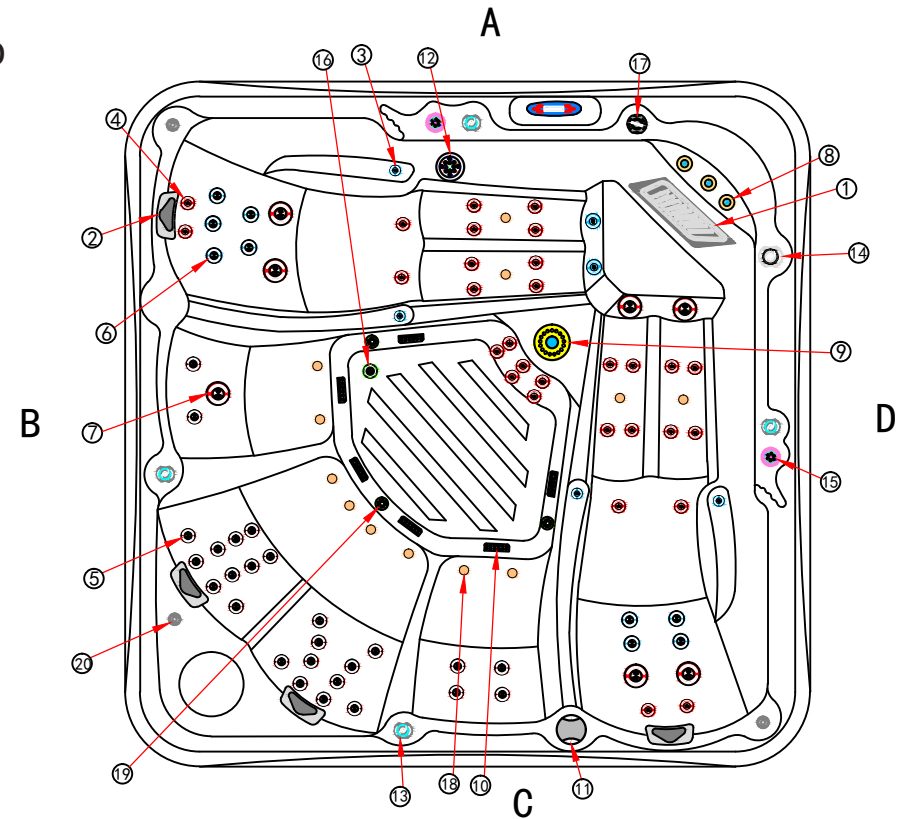

13	●	Screw cap		24	pc
12	▭	long side panel (1750mm)	plastic skirt	24	pc
11	▭	Beauty slat	plastic skirt	8	pc
10	▭	Cabinet corner	plastic skirt	44	pc
9	⊠	Ozone mixer	RD401-1120	1	pc
8	⊠	400W Air Blower		1	pc
7	⊠	Ozone Generator		1	pc
6	⊠	Control Box		1	pc
5	⊠	0.35HP Circulation Pump		1	pc
4	⊠	Air Blower Drainage		1	pc
3	⊠	External Drainage		1	pc
2	⊠	3HP pump	LP300	2	pc
2	⊠	3HP pump	WP300-II	1	pc
1	⊠	Control Panel		1	pc
No.	Icon	Description	Part#	Qty	Unit

20		From the panel	L-2064C	2	pc	10		2" Suction	L-2025C	6	pc
19		1.5" Luxury elegant aromatherpy	L-1111S	1	pc	9		5" Stainless steel jet nozzle		1	pc
18		Spa drain with ss	L-2603	12	pc	8		Laminar jet	L-2317S	3	pc
17		Ozone jet	L-2603	3	pc	7		3" Flying series SS twin rotary jet	L-4483S	7	pc
16		Spa drain with ss	L-3809S	1	pc	6		2.5" Flying series SS twin rotary jet	L-4484S	9	pc
15		2.5" LED light glass holder		2	pc	5		2" Flying series SS twin rotary jet	L-4281W	26	pc
14		1" Luxury elegant water diverter	L-2025C	1	pc	4		2" Flying series SS directional jet	L-4283S	30	pc
13		1" Luxury elegant air control	L-2035C	2	pc	3		1" Flying series SS directional jet	L-4181W	4	pc
12		5" Underwaer light with stainless steel (with light)	L-2301S	1	pc	2		Headrest	RD631-4800-7	4	pc
11		2" Luxury elegant water diverter	L-2030C	1	pc	1		skim filter	L-2120	1	pc
No.	Icon	Description	Part#	Qty	Unit	No.	Icon	Description	Part#	Qty	Unit